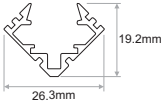

- CORNER ECO aluminium profile suitable for low cost installation in corners.
- Available with milky cover.

Image	Code	Description	Length	Design-Detail
	PRF.160	CORNER ECO alum.prof. / Anodized	2m	
	COV.051	MILKY COVER for CORNER ECO	2m	
	CAP.150 CAP.158	FRONT CAP for CORNER ECO END CAP for CORNER ECO		
	ACC.370	STAINLESS STEEL HOLDER		